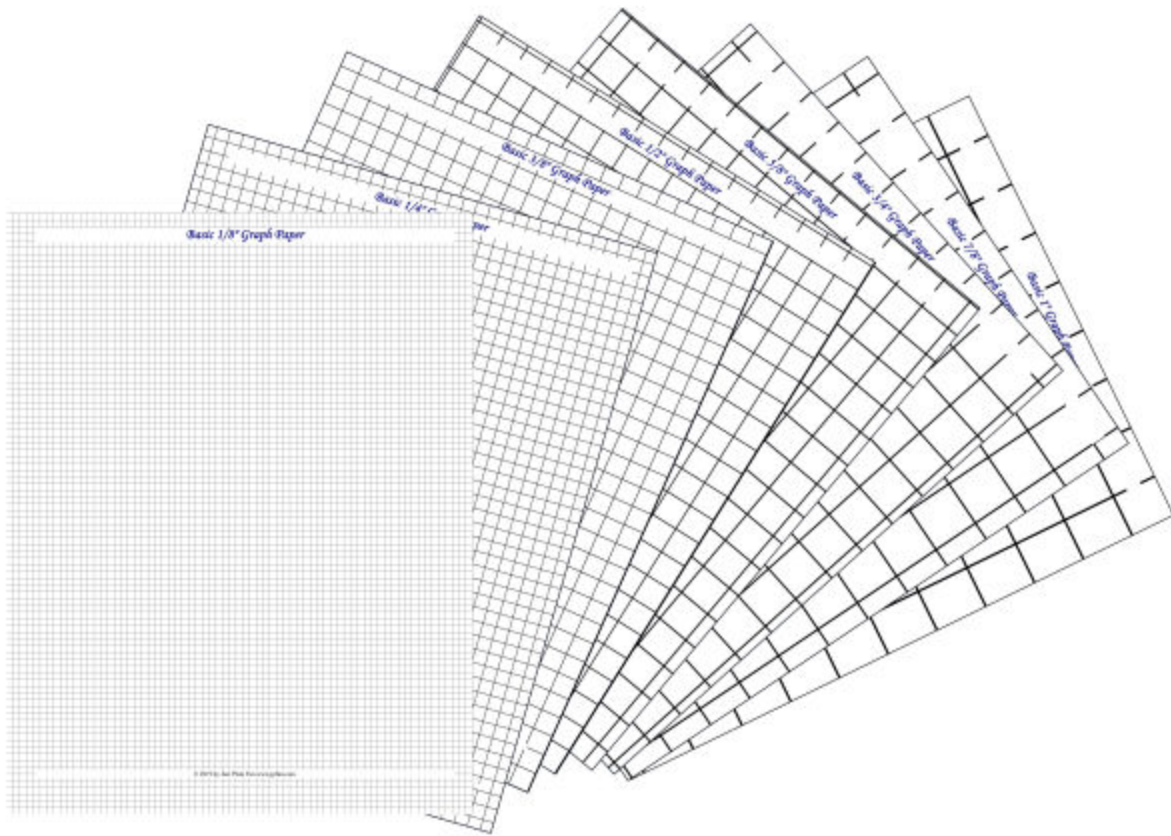

Just Plain Fun

Basic Graph Paper Collection

Grid Sizes Include 1/8", 1/4", 3/8", 1/2", 5/8", 3/4", 7/8", 1"

© 2019 by Julie A Bolduc of Just Plain fun - www.jpfun.com

Basic 1/8" Graph Paper

Basic 1/4" Graph Paper

Basic 3/8" Graph Paper

Basic 1/2" Graph Paper

Basic 5/8" Graph Paper

Basic 3/4" Graph Paper

Basic 7/8" Graph Paper

Basic 1" Graph Paper